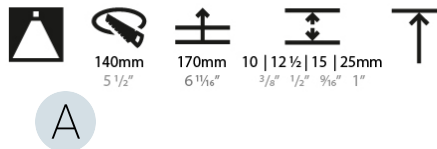

GENERAL

Series: Bioniq
 Subseries: Bioniq Round Deep
 Brand: Prolicht
 Division: Architectural
 Mounting Type: Trimless
 Mounting Location: Ceiling
 Subcategory: Downlight

PHYSICAL

Shape: Round
 Diameter (mm): 136
 Diameter (in): 5 3/8
 Height (mm): 151
 Height (in): 5 15/16
 Ceiling Thickness (mm): 10 / 12.5 / 15 / 25
 Ceiling Thickness (in): 3/8 or 1/2 or 9/16 or 1
 Min. Recessing Depth (mm): 170
 Min. Recessing Depth (in): 6 11/16
 Light Distribution: Downlight
 Weight (kg): 1.073
 Weight (lbs): 2.36
 Fixture Finish: SSR / BKV / CWI / CRY / HAB / UFT / ITA / RUA / FTG / MYG / LOD / PUS / FRO / FUP / KIA / POP / BLS / SPG / MEY / GOH / GUM / CHC / COM / ABZ / JAG / OBR / MOS / ROR
 Fixture Material: Aluminum Die Cast
 Cut-out Measurements: \varnothing 140mm / 5 1/2"
 Upon Request: Unique Ceiling Thickness

LED

Number of LEDs: 1
 Color Temperature (°K): 2700 / 3000 / 3500 / 4000
 Max. Delivered Lumen (lm): 814 / 877 / 911 / 930
 Nominal Lumen (lm): 1246 / 1342 / 1396 / 1424
 CRI: >90 CRI
 Efficiency (%): 90.5
 Lamp Life (hrs): 50000
 Upon Request: RGB-W Tunable White Special Color Temperature Special LED

OPTICAL

Reflector°: 10
 Optic°: Lens Pack - No Lens / Linear Spread Lens / Honeycomb / Spread Lens
 Upon Request: Special Beam Angles

RATINGS AND CERTIFICATIONS

382, F 416-247-9319, www.zaneen.com
 Certified and Compliant for North American Standards
 IP rating: IP20