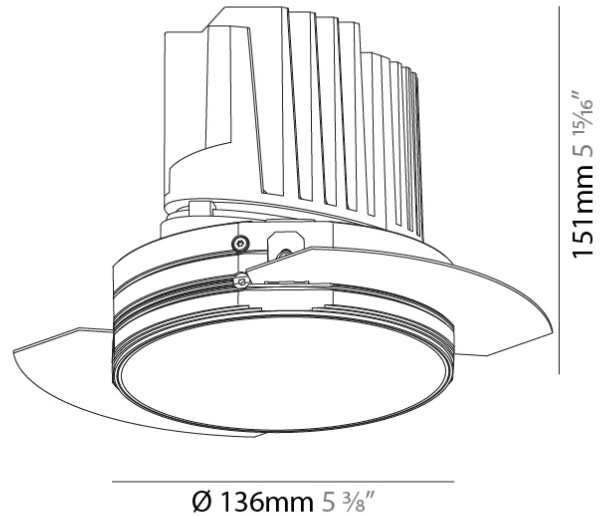

GENERAL

Series: Bioniq
 Subseries: Bioniq Round Deep
 Brand: Prolicht
 Division: Architectural
 Mounting Type: Trimless
 Mounting Location: Ceiling
 Subcategory: Downlight

PHYSICAL

Shape: Round
 Diameter (mm): 136
 Diameter (in): 5 3/8
 Height (mm): 151
 Height (in): 5 15/16
 Ceiling Thickness (mm): 10 / 12.5 / 15 / 25
 Ceiling Thickness (in): 3/8 or 1/2 or 9/16 or 1
 Min. Recessing Depth (mm): 170
 Min. Recessing Depth (in): 6 11/16
 Light Distribution: Downlight
 Weight (kg): 1.073
 Weight (lbs): 2.36
 Fixture Finish: SSR / BKV / CWI / CRY / HAB / UFT / ITA / RUA / FTG / MYG / LOD / PUS / FRO / FUP / KIA / POP / BLS / SPG / MEY / GOH / GUM / CHC / COM / ABZ / JAG / OBR / MOS / ROR
 Fixture Material: Aluminum Die Cast
 Cut-out Measurements: \varnothing 140mm / 5 1/2"
 Upon Request: Unique Ceiling Thickness

OPTICAL

Reflector°: 10
 Optic°: Lens Pack - No Lens / Linear Spread Lens / Honeycomb / Spread Lens
 Upon Request: Special Beam Angles

RATINGS AND CERTIFICATIONS

382, F 416-247-9319, www.zaneen.com
 Certified and Compliant for North American Standards
 IP rating: IP20